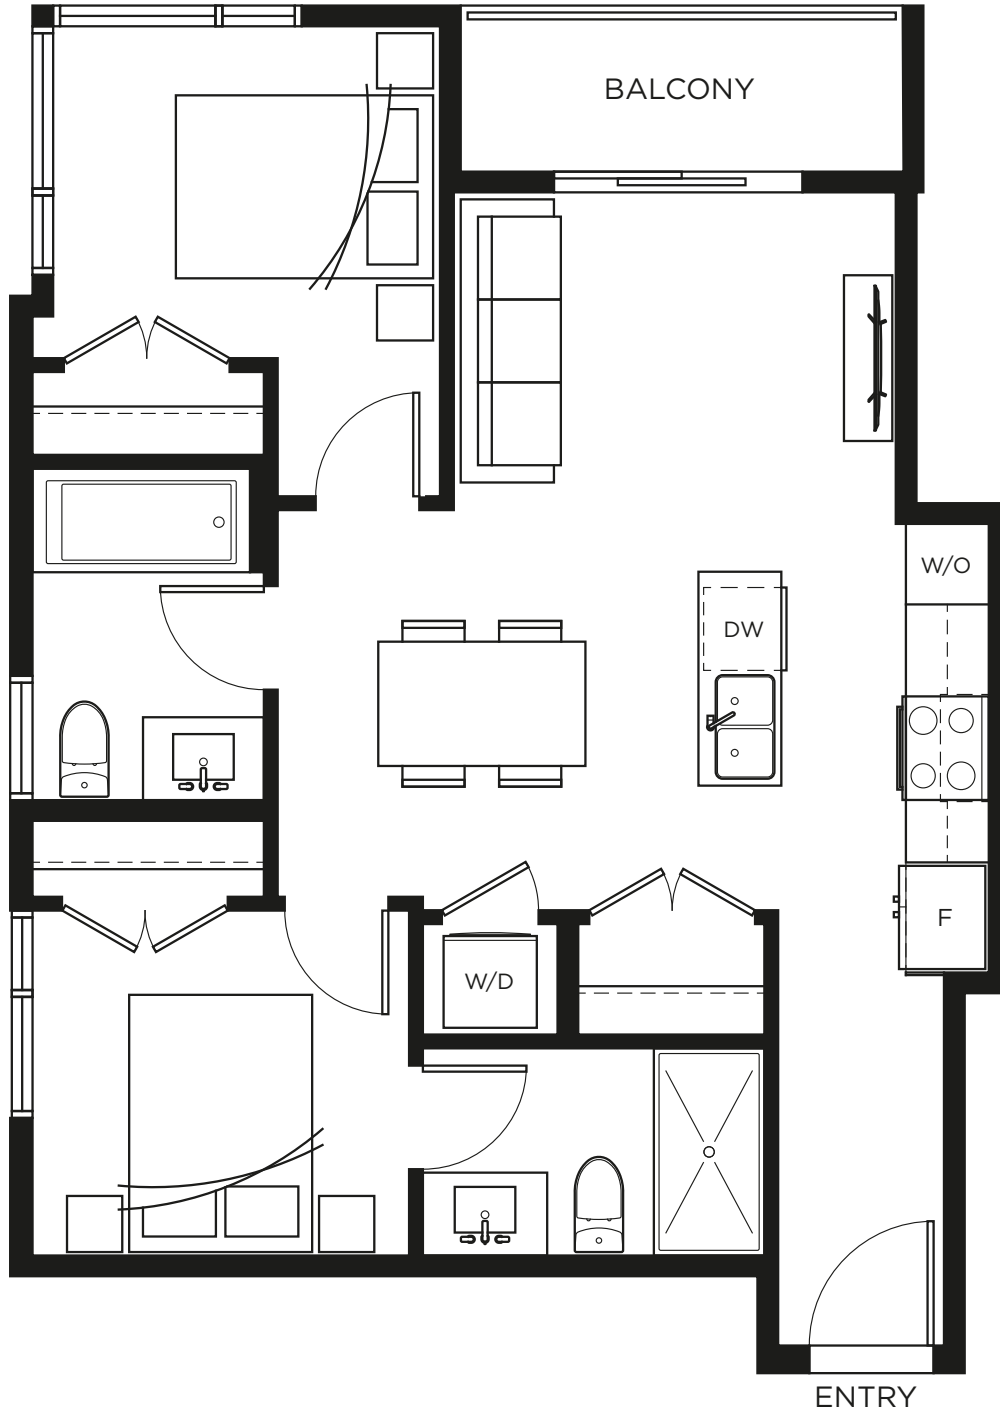

C7

2 BEDROOM | 1 BATH
 INT. 659 SQ.FT.
 EXT. 37-43 SQ.FT.
 TOTAL 696-702 SQ.FT.

LEVEL 2

LEVEL 3

LEVEL 4