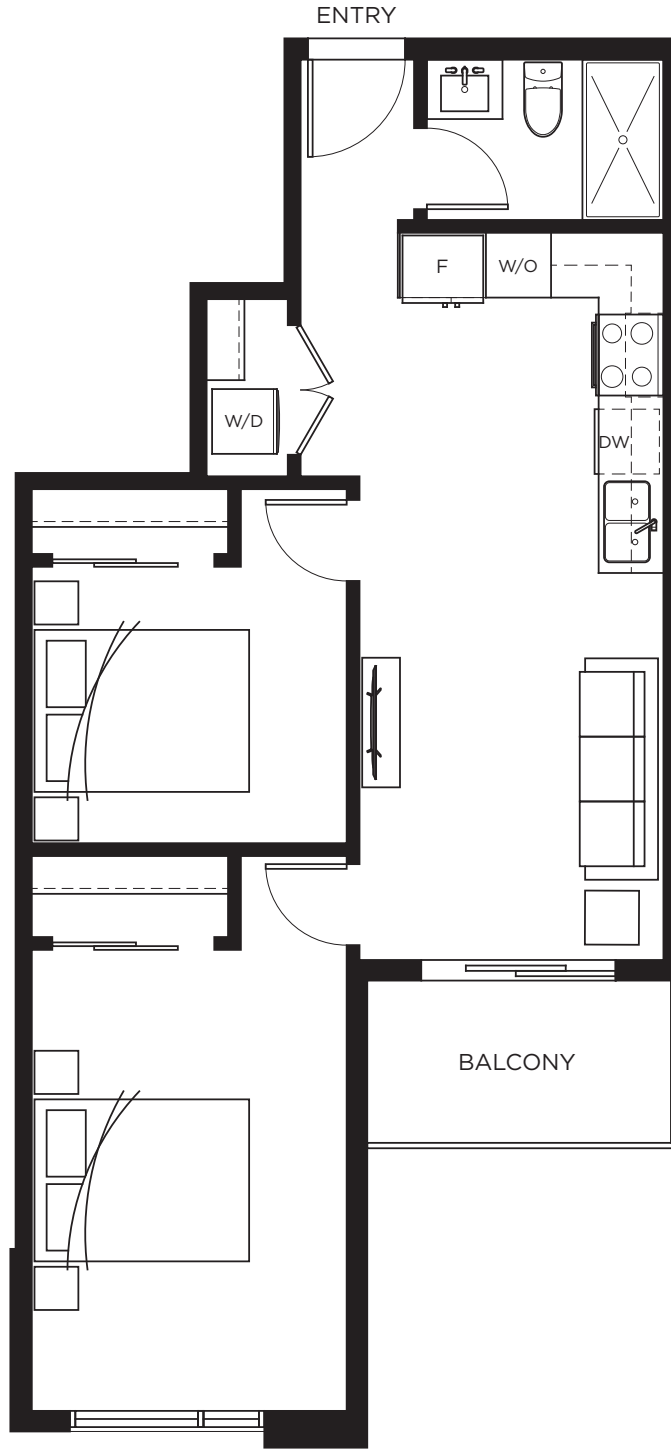

B2

JR. 2 BEDROOM | 1 BATH

INT. 642 SQ.FT.
EXT. 52 SQ.FT.
TOTAL 694 SQ.FT.

Building One

LEVEL 2

LEVEL 3

LEVEL 4