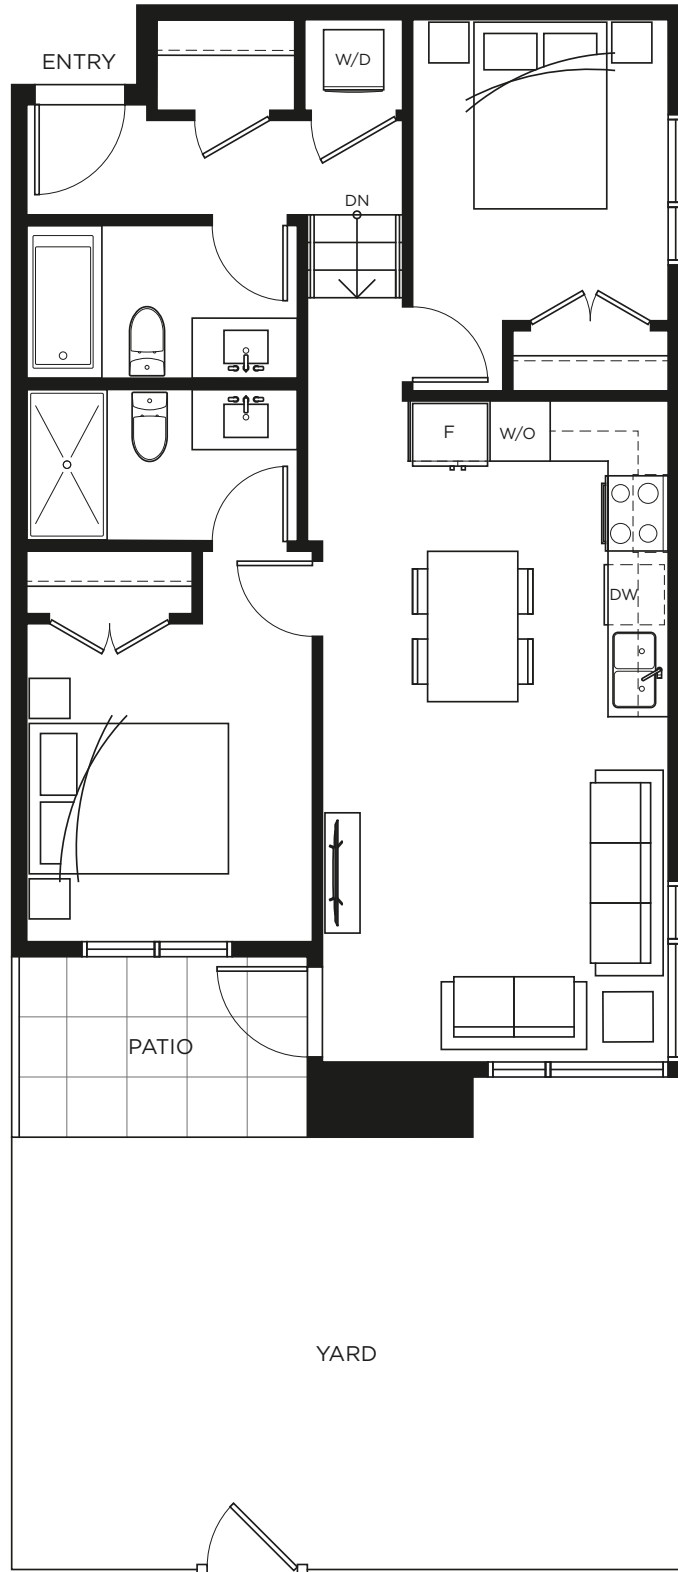

C3A

2 BEDROOM | 2 BATH
 INT. 736 SQ.FT.
 EXT. 402 SQ.FT.
 TOTAL 1,138 SQ.FT.

LEVEL 1

LEVEL 2

LEVEL 3

LEVEL 4

LEVEL 5