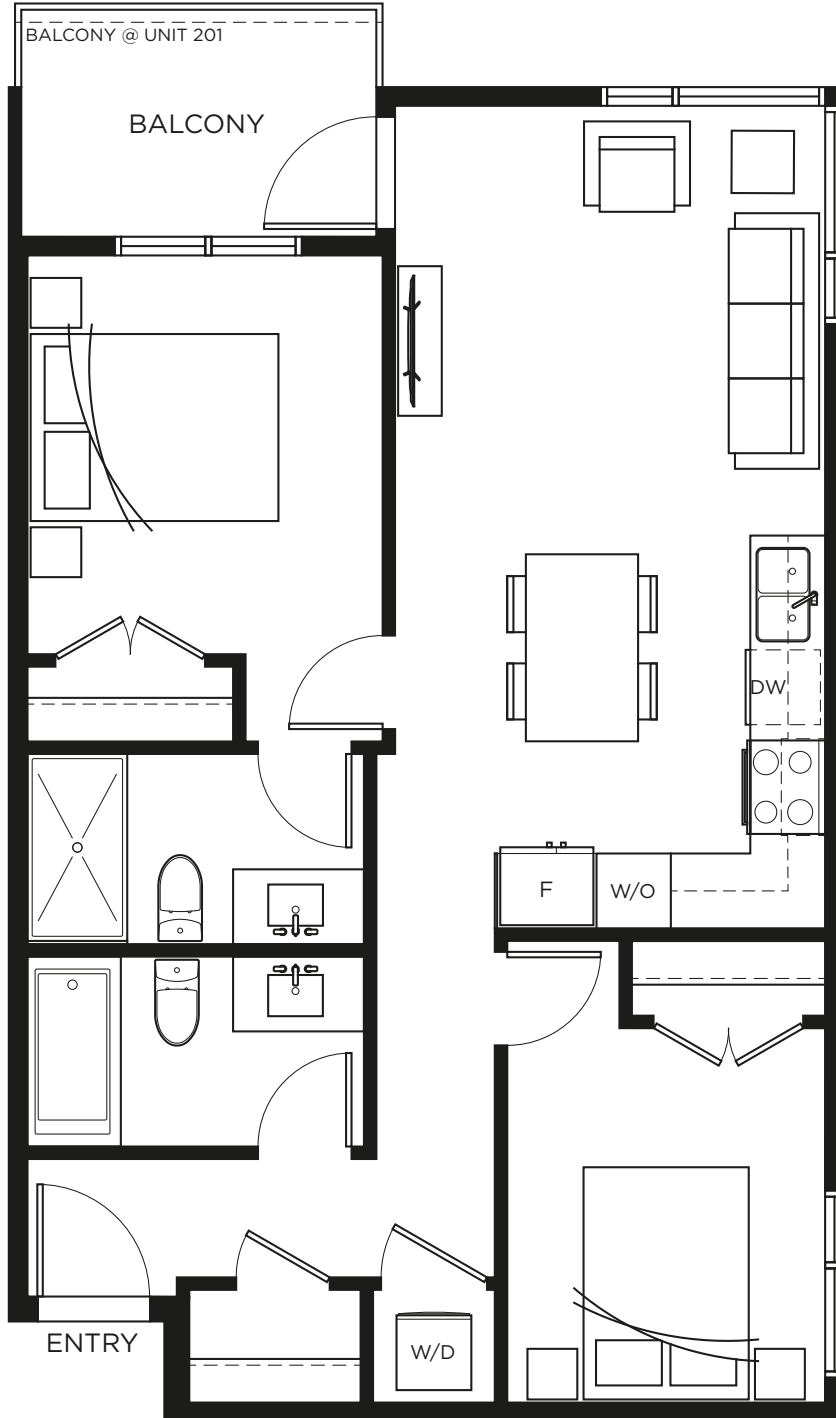

C3

2 BEDROOM | 2 BATH
 INT. 736 SQ.FT.
 EXT. 53-58 SQ.FT.
 TOTAL 789-794 SQ.FT.

LEVEL 1

LEVEL 2

LEVEL 3

LEVEL 4

LEVEL 5