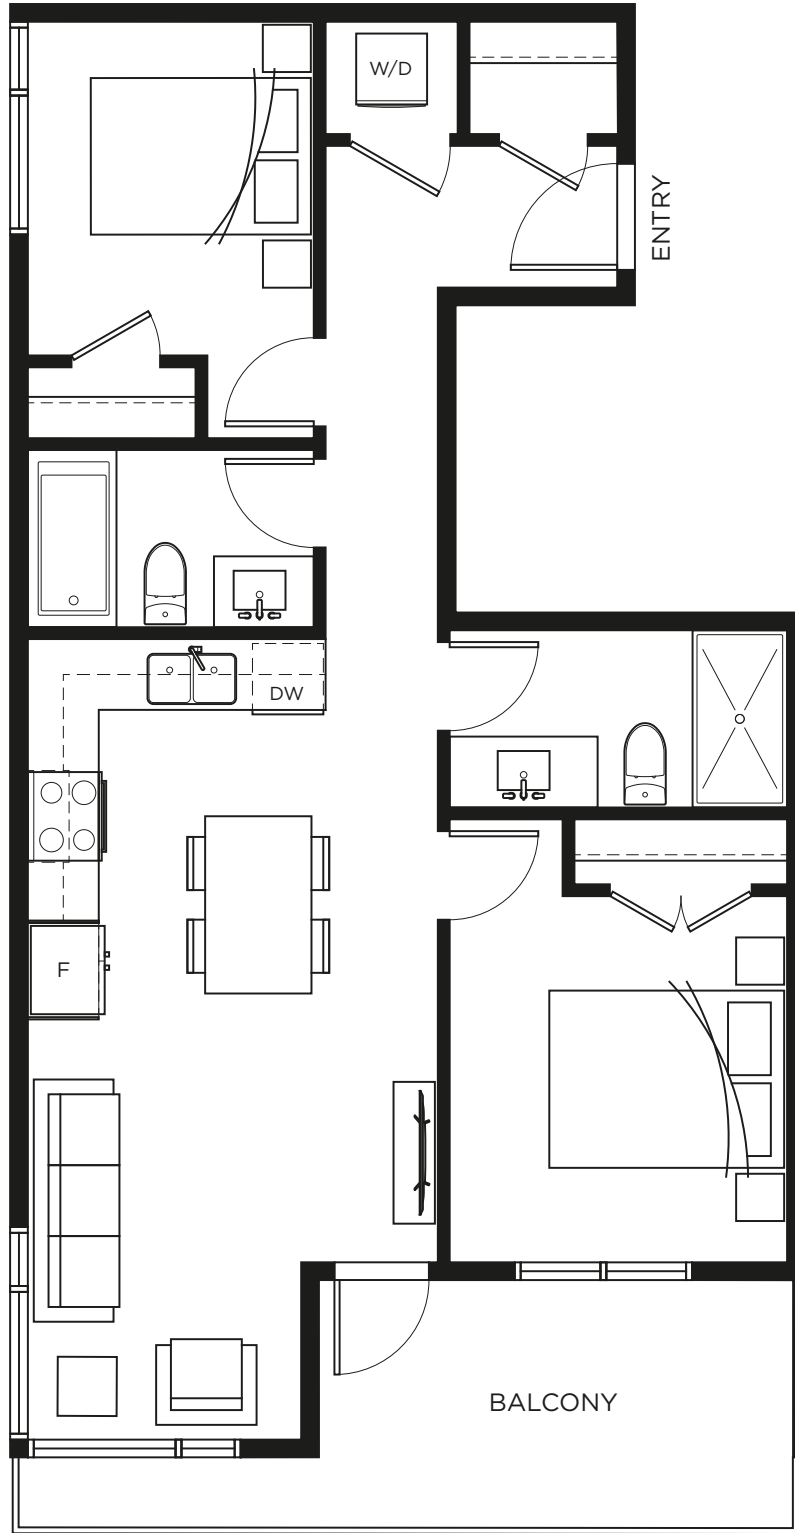

C2

2 BEDROOM | 2 BATH

INT. 715 SQ.FT.
EXT. 111 SQ.FT.
TOTAL 826 SQ.FT.

* UNIT PLAN ON LEVEL 5 HAS VAULTED CEILINGS.

LEVEL 1

LEVEL 2

LEVEL 3

LEVEL 4

LEVEL 5