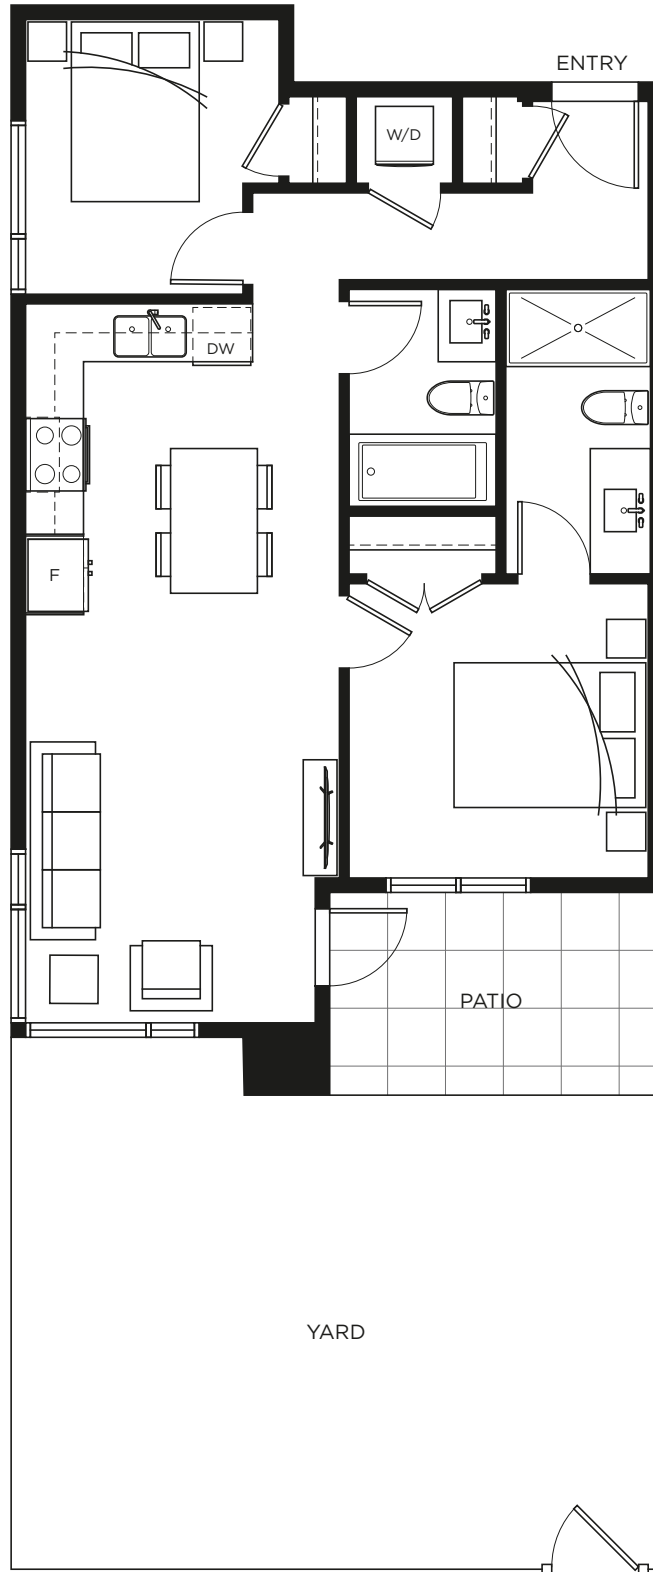

C1

2 BEDROOM | 2 BATH
 INT. 701 SQ.FT.
 EXT. 523 SQ.FT.
 TOTAL 1,224 SQ.FT.

LEVEL 1

LEVEL 2

LEVEL 3

LEVEL 4

LEVEL 5