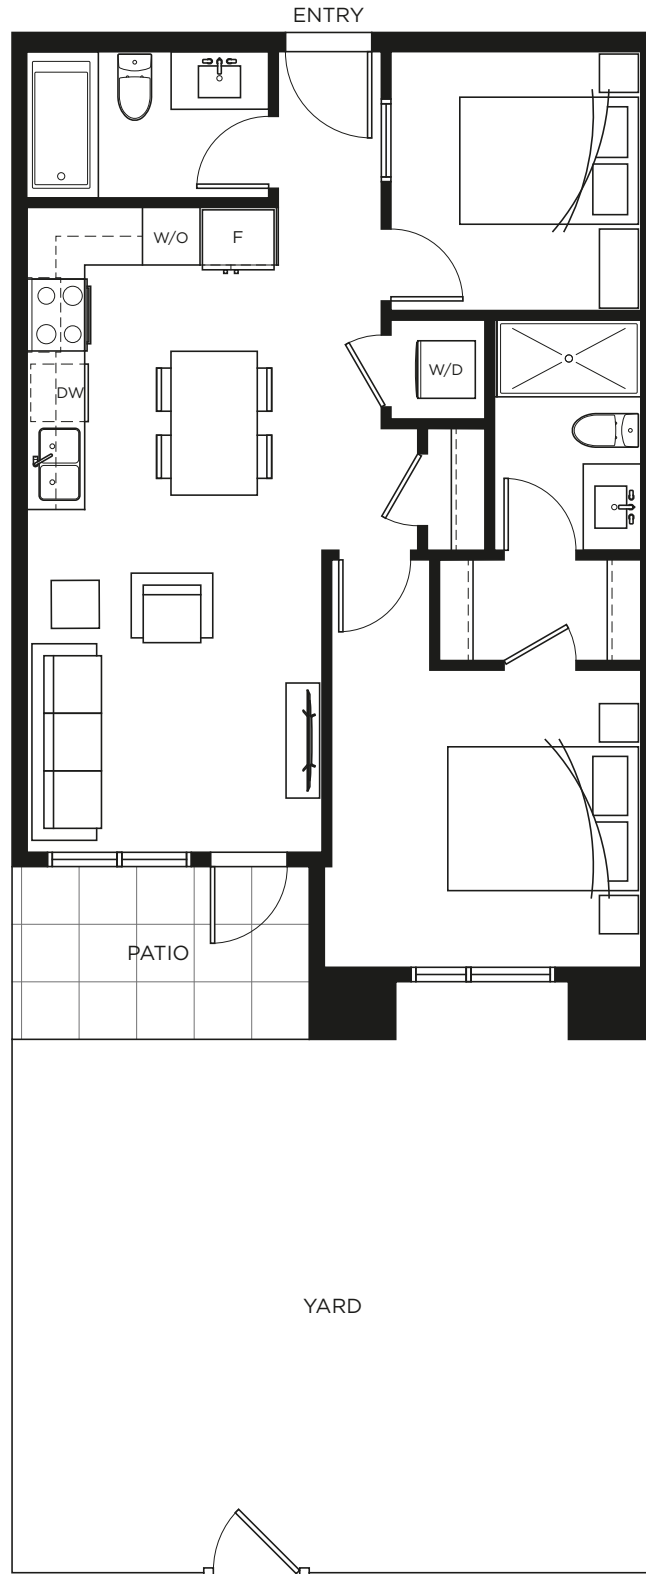

B8A

JR. 2 BEDROOM | 2 BATH

INT. 679 SQ.FT.
EXT. 494 SQ.FT.
TOTAL 1,173 SQ.FT.

LEVEL 1

LEVEL 2

LEVEL 3

LEVEL 4

LEVEL 5